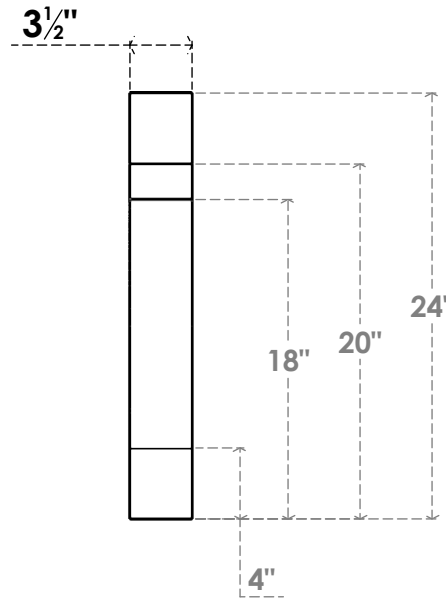

ITEM NUMBER: BRCPC035X18000X24000MRC

3 1/2"W X 18"D X 24"H MERCED ARCHITECTURAL GRADE PVC CLOSED KNEE BRACE

SIDE PROFILE

FRONT PROFILE

ISOMETRIC

EKENA MILLWORK
2300 WEST MAIN ST.
CLARKSVILLE, TX 75426
TOLL FREE: 866-607-0453
WWW.EKENAMILLWORK.COM