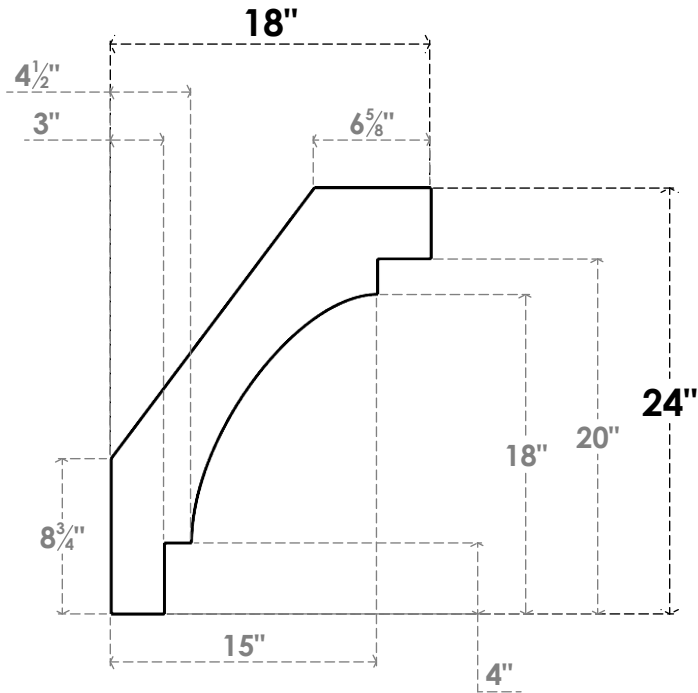

ITEM NUMBER: BRCPC035X18000X24000MRC

3 1/2"W X 18"D X 24"H MERCED ARCHITECTURAL GRADE PVC CLOSED KNEE BRACE

SIDE PROFILE

FRONT PROFILE

ISOMETRIC

EKENA MILLWORK
2300 WEST MAIN ST.
CLARKSVILLE, TX 75426
TOLL FREE: 866-607-0453
WWW.EKENAMILLWORK.COM

NOTES

1. INSTALLATION TO BE COMPLETED IN ACCORDANCE WITH MANUFACTURER'S SPECIFICATIONS.
2. DRAWING MAY NOT BE TO SCALE
3. THIS DRAWING IS INTENDED FOR DESIGN AND PLANNING PURPOSES ONLY.
4. ALL INFORMATION CONTAINED HEREIN WAS CURRENT AT THE TIME OF DEVELOPMENT BUT MUST BE REVIEWED AND APPROVED BY THE PRODUCT MANUFACTURER TO BE CONSIDERED ACCURATE.
5. ARCHITECTURAL GRADE PVC PRODUCTS ARE MADE FROM EXPANDED CELLULAR PVC AND COME NATURALLY WHITE BUT MAY BE PAINTED